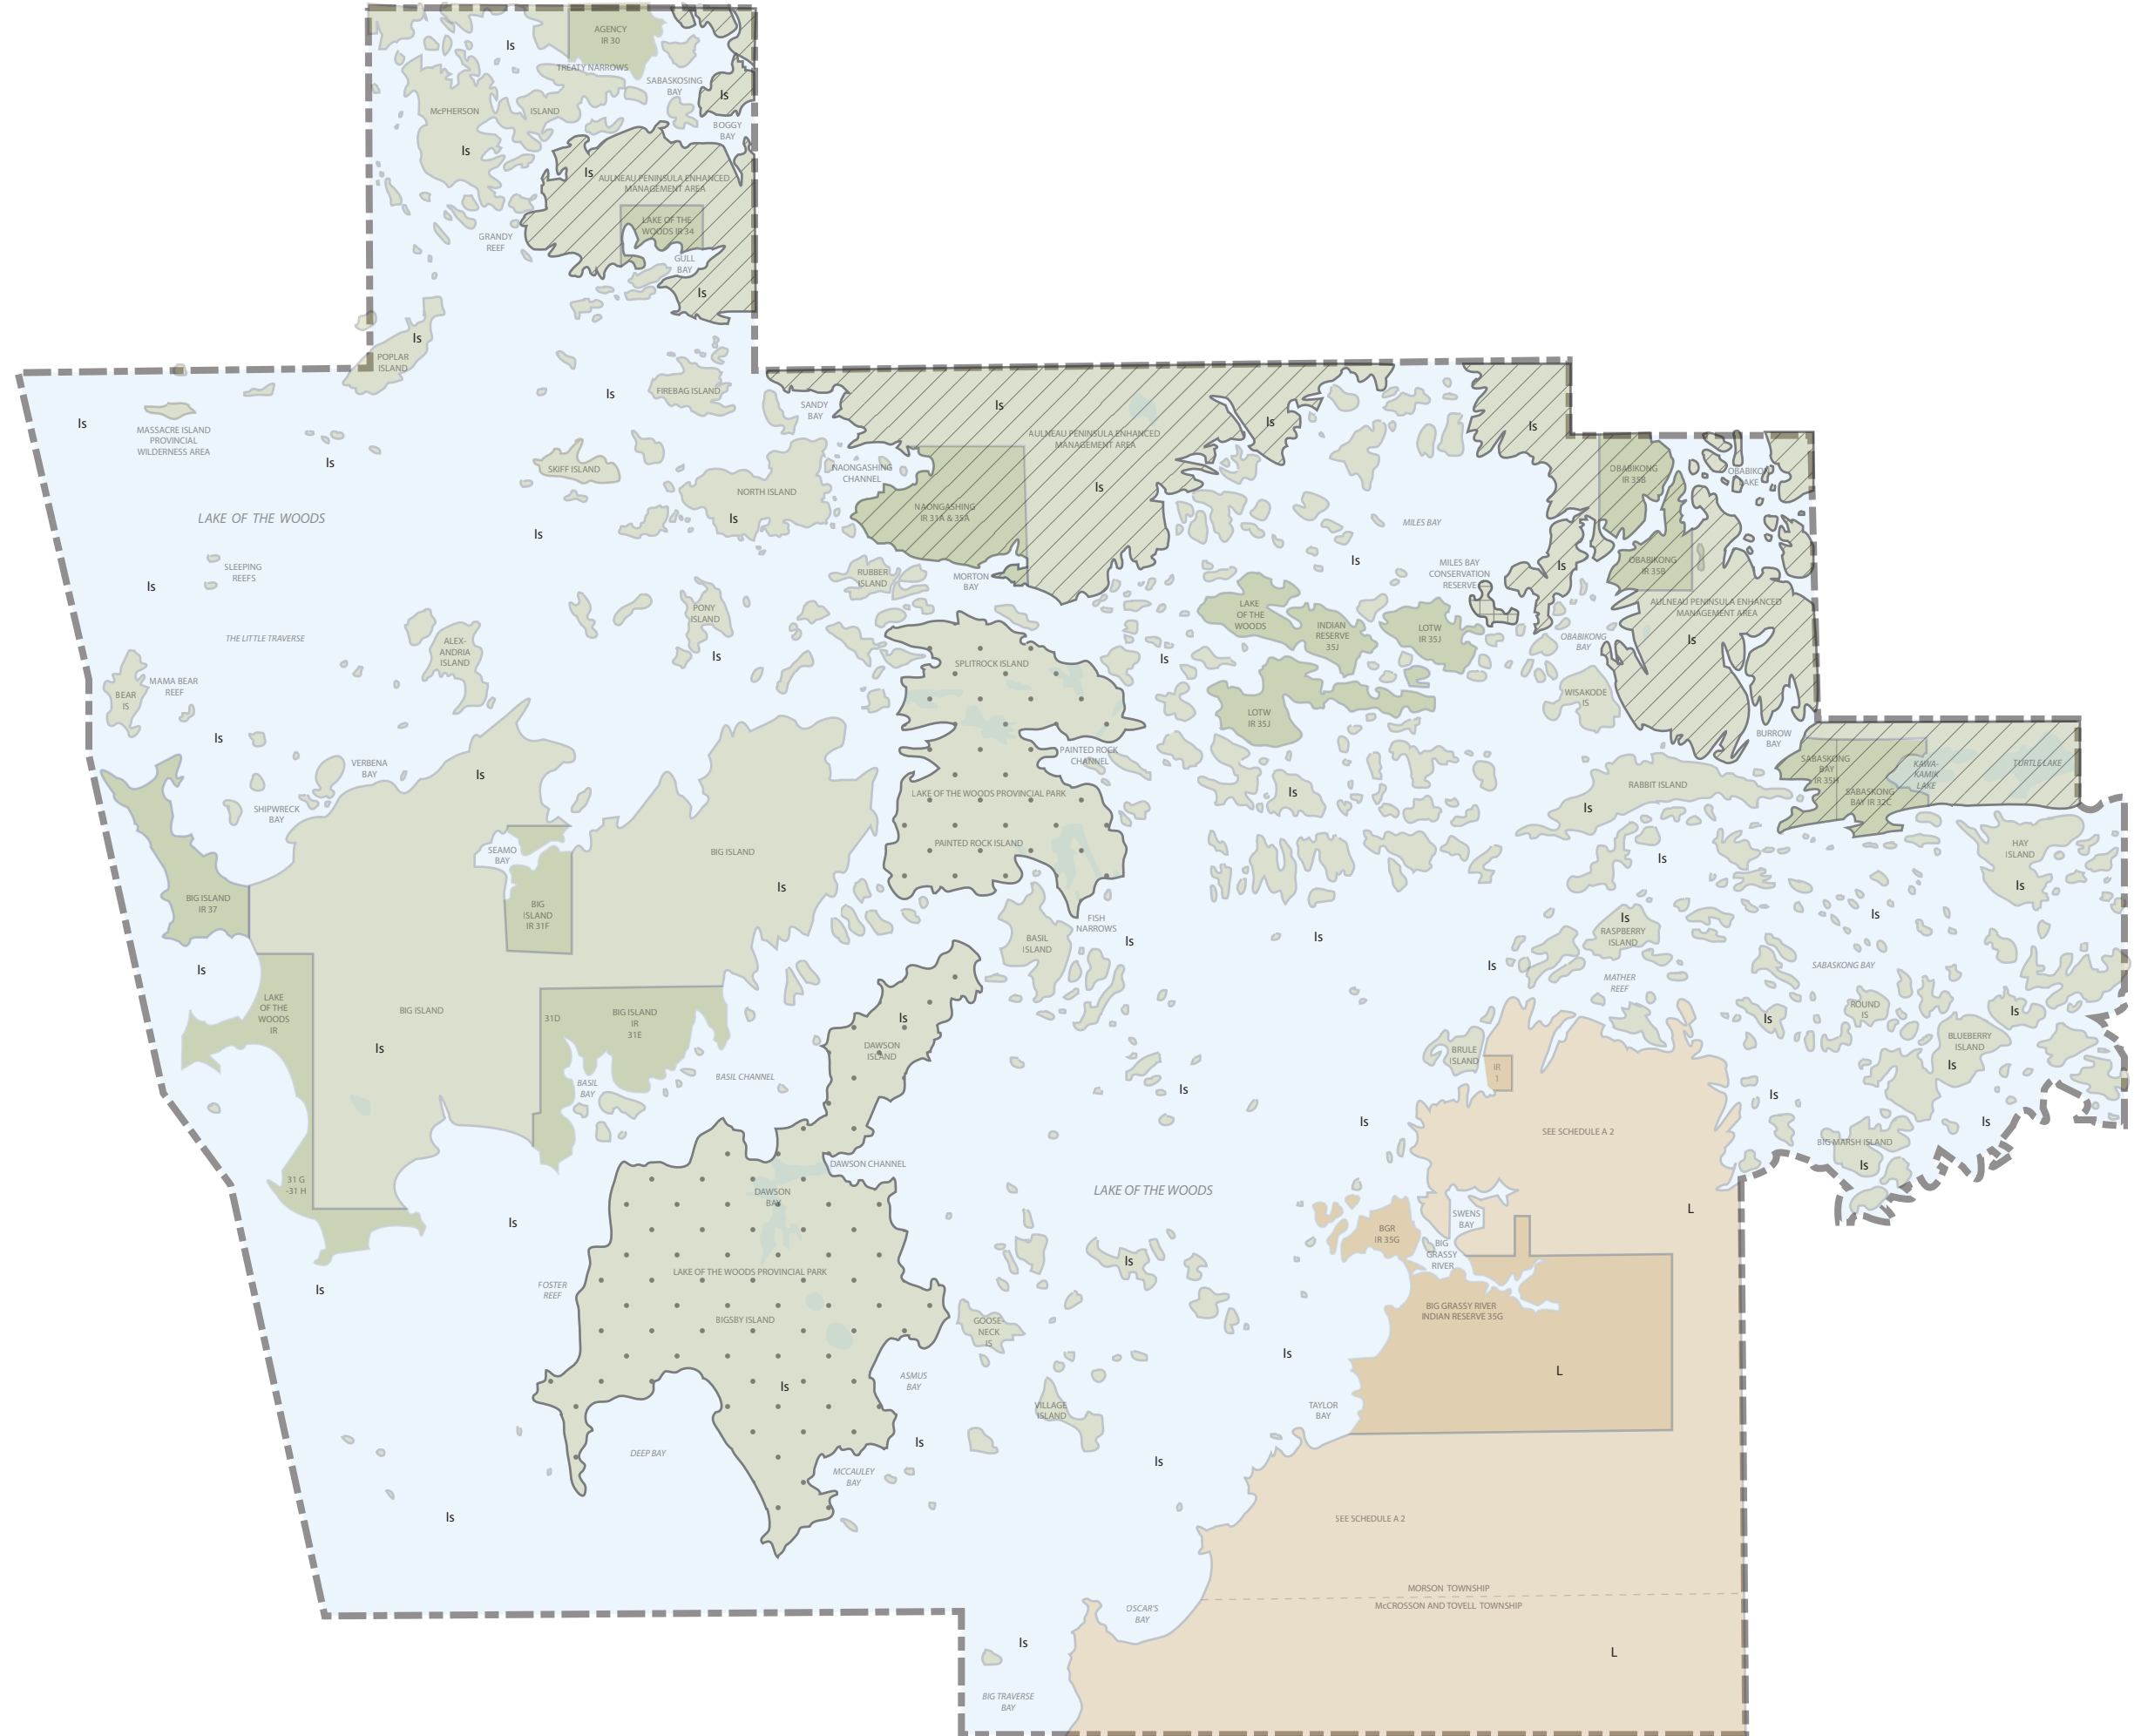

TOWNSHIP OF LAKE OF THE WOODS
OFFICIAL PLAN SCHEDULE A - 1
LAND USE DESIGNATIONS

Land Use Designations

- Is** Island Area
- L** See Schedule A - 2
- H** Hazard Area
 Note: All shoreline below 324.6 m in elevation in Lake of the Woods is considered Hazard Area
- Lake the Woods Provincial Park
- Aulneau Peninsula Enhanced Management Area
- Miles Bay Conservation Area

SCALE 1 : 50,000